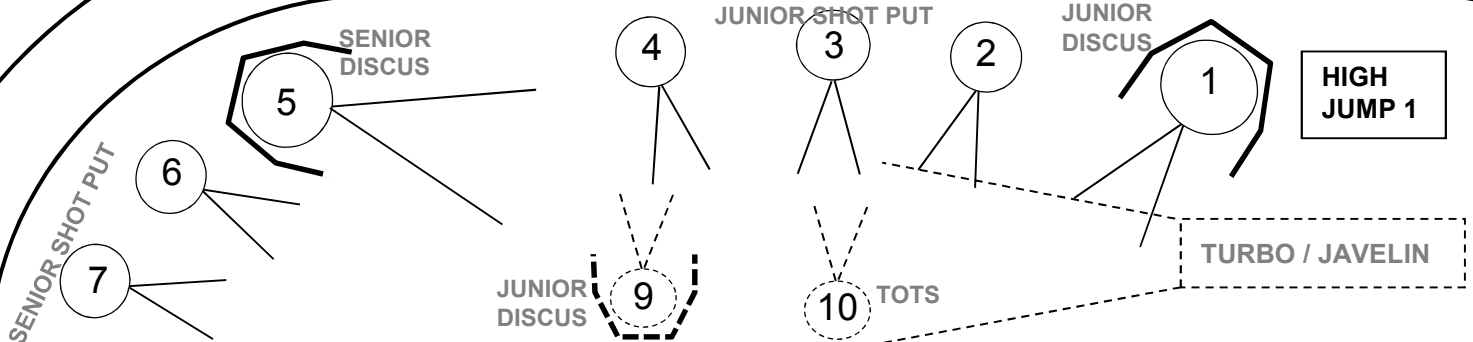

DUNBAR PARK – GROUND LAYOUT

☺ TINY TOTS ☺

EQUIPMENT SHED

300mH, 700m,
1100m, 1500m
Pack Start

200m, 200mH Start

3000m Start

HIGH JUMP 4

HIGH JUMP 2

HIGH JUMP 3

SIGN ON TABLE